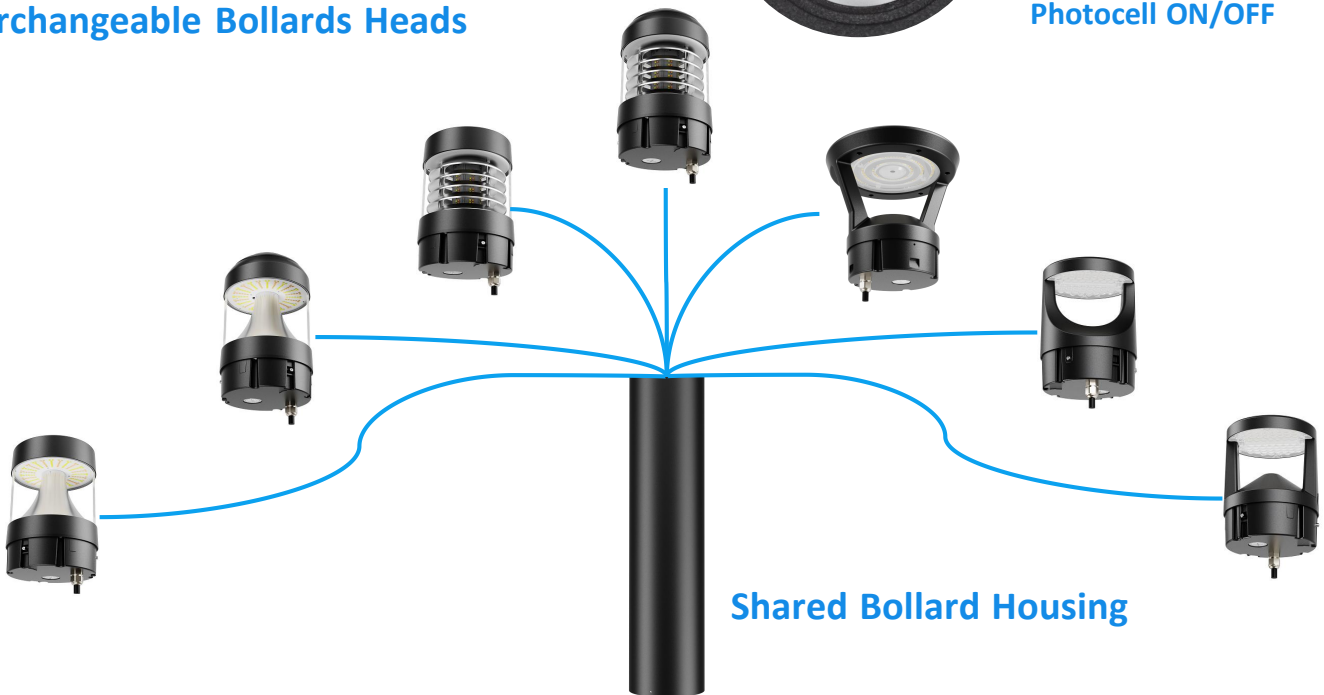

Interchangeable Bollards Heads

Shared Bollard Housing

Cone reflector

Cone reflector

Louvered reflector

Louvered reflector

Decorative

Decorative

Decorative