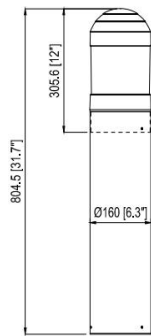

## Product Dimension

(unit: mm & inch)

42"

42" BRA

42" BRB

42" BRC

42" BRD

42" BRE

36" BRF

36" BRG

30"

30" BRA

30" BRB

30" BRC

30" BRD

30" BRE

30" BRF

30" BRG

24"

24" BRA

24" BRB

24" BRC

24" BRD

24" BRE

BRE-24" φ9.8" x 24.0" φ248 x 610mm	4.05	5.55	26.61"x11.57"x11.69" 676*294*297mm	1	441	1040
BRF-24" φ6.3" x 21.3" φ160 x 540.5mm	3.30	4.35	23.82"x8.27"x8.39" 605*210*213mm	1	990	2266
BRG-24" φ6.3" x 21.3" φ160 x 540.5mm	3.20	4.25	23.82"x8.27"x8.39" 605*210*213mm	1	990	2266