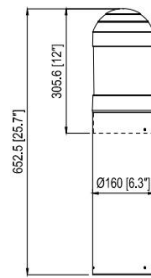

## Product Dimension

(unit: mm & inch)

42"

42" BRA

42" BRB

42" BRC

42" BRD

42" BRE

36" BRF

36" BRG

30"

30" BRA

30" BRB

30" BRC

30" BRD

30" BRE

30" BRF

30" BRG

24"

24" BRA

24" BRB

24" BRC

24" BRD

24" BRE

BRE-24" φ9.8" x 24.0" φ248 x 610mm	4.05	5.55	26.61"x11.57"x11.69" 676*294*297mm	1	441	1040
BRF-24" φ6.3" x 21.3" φ160 x 540.5mm	3.30	4.35	23.82"x8.27"x8.39" 605*210*213mm	1	990	2266
BRG-24" φ6.3" x 21.3" φ160 x 540.5mm	3.20	4.25	23.82"x8.27"x8.39" 605*210*213mm	1	990	2266