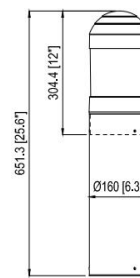

## Product Dimension

(unit: mm & inch)

42"

42" BRA

42" BRB

42" BRC

42" BRD

42" BRE

36" BRF

36" BRG

30"

30" BRA

30" BRB

30" BRC

30" BRD

30" BRE

30" BRF

30" BRG

24"

24" BRA

24" BRB

24" BRC

24" BRD

24" BRE

BRE-24" φ9.8" x 24.0" φ248 x 610mm	4.05	5.55	26.61"x11.57"x11.69" 676*294*297mm	1	441	1040
BRF-24" φ6.3" x 21.3" φ160 x 540.5mm	3.30	4.35	23.82"x8.27"x8.39" 605*210*213mm	1	990	2266
BRG-24" φ6.3" x 21.3" φ160 x 540.5mm	3.20	4.25	23.82"x8.27"x8.39" 605*210*213mm	1	990	2266