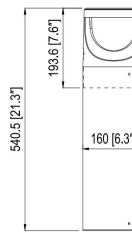

## Product Dimension

(unit: mm & inch)

42"

42" BRA

42" BRB

42" BRC

42" BRD

42" BRE

36" BRF

36" BRG

30"

30" BRA

30" BRB

30" BRC

30" BRD

30" BRE

30" BRF

30" BRG

24"

24" BRA

24" BRB

24" BRC

24" BRD

24" BRE

BRE-24" φ9.8" x 24.0" φ248 x 610mm	4.05	5.55	26.61"x11.57"x11.69" 676*294*297mm	1	441	1040
BRF-24" φ6.3" x 21.3" φ160 x 540.5mm	3.30	4.35	23.82"x8.27"x8.39" 605*210*213mm	1	990	2266
BRG-24" φ6.3" x 21.3" φ160 x 540.5mm	3.20	4.25	23.82"x8.27"x8.39" 605*210*213mm	1	990	2266