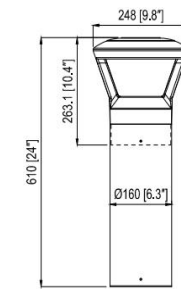

## Product Dimension

(unit: mm & inch)

42"

42" BRA

42" BRB

42" BRC

42" BRD

42" BRE

36" BRF

36" BRG

30"

30" BRA

30" BRB

30" BRC

30" BRD

30" BRE

30" BRF

30" BRG

24"

24" BRA

24" BRB

24" BRC

24" BRD

24" BRE

BRE-24" φ9.8" x 24.0" φ248 x 610mm	4.05	5.55	26.61"x11.57"x11.69" 676*294*297mm	1	441	1040
BRF-24" φ6.3" x 21.3" φ160 x 540.5mm	3.30	4.35	23.82"x8.27"x8.39" 605*210*213mm	1	990	2266
BRG-24" φ6.3" x 21.3" φ160 x 540.5mm	3.20	4.25	23.82"x8.27"x8.39" 605*210*213mm	1	990	2266