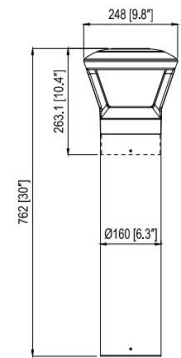

## Product Dimension

(unit: mm & inch)

42"

42" BRA

42" BRB

42" BRC

42" BRD

42" BRE

36" BRF

36" BRG

30"

30" BRA

30" BRB

30" BRC

30" BRD

30" BRE

30" BRF

30" BRG

24"

24" BRA

24" BRB

24" BRC

24" BRD

24" BRE

BRE-24" φ9.8" x 24.0" φ248 x 610mm	4.05	5.55	26.61"x11.57"x11.69" 676*294*297mm	1	441	1040
BRF-24" φ6.3" x 21.3" φ160 x 540.5mm	3.30	4.35	23.82"x8.27"x8.39" 605*210*213mm	1	990	2266
BRG-24" φ6.3" x 21.3" φ160 x 540.5mm	3.20	4.25	23.82"x8.27"x8.39" 605*210*213mm	1	990	2266