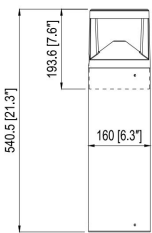

Product Dimension

(unit: mm & inch)

42"

36"

30"

24"

24" BRG