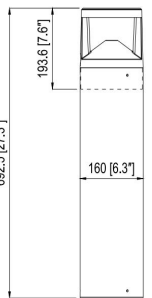

Product Dimension

(unit: mm & inch)

42"

36"

30"

30" BRG

24"