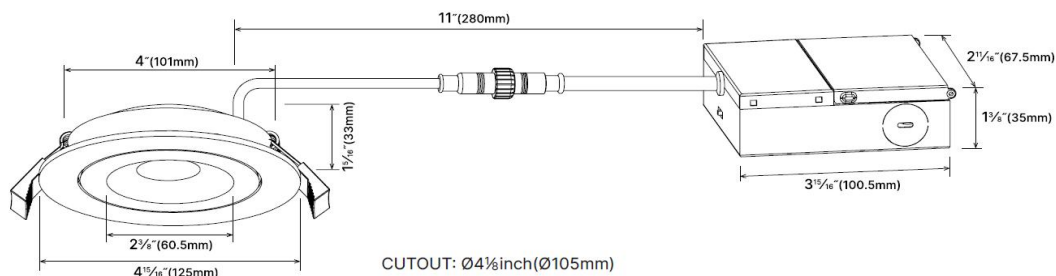

Application

- Residential areas
- Entryways
- Office
- Retail
- Schools
- Lobbies
- Hallways
- Banquet halls

Certificate

- ETL

Key Features

- Unique minimalist curved exterior design
- 85 degree rotate vertically for both sides
- Can be used as general recessed lighting, as well as for accent and wall-washing lighting, making it widely applicable
- 3/4 inch sizes are available, with cutout sizes conforming to standard North American dimensions
- Made of die-cast aluminum, providing good heat dissipation
- 5 CCT selectable by dip switch
- High color rendering index: CRI 90

RDL02-3"

RDL02-4"

RDL02-3"

RDL02-4"

Performance Summary

Model NO. #	Size (inch)	Watts	CCT	LPW	Lumens(±10%)	Voltage	DIM	CRI	Beam Angle
LM-RDL02-3-6W-DC5	3"	6W	5CCT Selectable 2700K+3000K+3500K+ 4000K+5000K	90lm/W	480lm~540lm	120V	Triac	90	36°
LM-RDL02-4-10W-DC5	4"	10W			800lm~900lm				

Construction

- Lens: PMMA
- Housing:ADC12 Aluminum Die Casting
- Finish: White (Standard); Other (Customized)

Mounting

- Recessed Mount

Package Info.

Model NO. #	Product Weight (KGS)		Package weight (KGS)		Master Carton Size (mm&inch)	Q'ty/Inner Box (PCS)	Q'ty/CTN (PCS)	20GP (PCS)	40HQ (PCS)
	N.W/PCS	G.W/PCS	N.W/PCS	G.W/PCS					
LM-RDL02-3-6W-DC5	0.52	0.79	18.25	19.05	412.8*385.8*265.1 mm 16.25 x 15.19 x 10.44 "	1	24	13440	32400
LM-RDL02-4-10W-DC5	1.98	0.95	21.75	22.75	430.2*420.7*265.1 mm 16.94 x 16.56 x 10.44 "	1	24	12480	29160