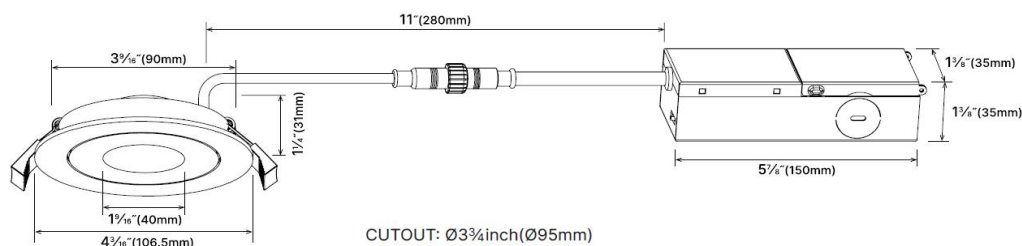

Description

RDL02 seamlessly integrates the features and aesthetics of downlights and Gimbal wall washing lights into a versatile design. This product is suitable for both down lighting and Gimbal wall washing applications, making it adaptable to a wide range of environments. The design specification is 3/4 inch, featuring ADC12 die-cast alloy aluminum for internal components and SCGG material for external fire resistance. CL002 is an ideal choice for both residential and commercial lighting solutions.

Application

- Residential areas
- Entryways
- Office
- Retail
- Schools
- Lobbies
- Hallways
- Banquet halls

Certificate

- ETL

Key Features

- Unique minimalist curved exterior design
- 85 degree rotate vertically for both sides
- Can be used as general recessed lighting, as well as for accent and wall-washing lighting, making it widely applicable
- 3/4 inch sizes are available, with cutout sizes conforming to standard North American dimensions
- Made of die-cast aluminum, providing good heat dissipation
- 5 CCT selectable by dip switch
- High color rendering index: CRI 90

RDL02-3"

RDL02-4"

RDL02-3"

RDL02-4"

Performance Summary

Model NO. #	Size (inch)	Watts	CCT	LPW	Lumens(±10%)	Voltage	DIM	CRI	Beam Angle
LM-RDL02-3-6W-DC5	3"	6W	5CCT Selectable 2700K+3000K+3500K+ 4000K+5000K	90lm/W	480lm~540lm	120V	Triac	90	36°
LM-RDL02-4-10W-DC5	4"	10W			800lm~900lm				

Construction

- Lens: PMMA
- Housing:ADC12 Aluminum Die Casting
- Finish: White (Standard); Other (Customized)

Mounting

- Recessed Mount

Package Info.

Model NO. #	Product Weight (KGS)		Package weight (KGS)		Master Carton Size (mm&inch)	Q'ty/Inner Box (PCS)	Q'ty/CTN (PCS)	20GP (PCS)	40HQ (PCS)
	N.W/PCS	G.W/PCS	N.W/PCS	G.W/PCS					
LM-RDL02-3-6W-DC5	0.52	0.79	18.25	19.05	412.8*385.8*265.1 mm 16.25 x 15.19 x 10.44 "	1	24	13440	32400
LM-RDL02-4-10W-DC5	1.98	0.95	21.75	22.75	430.2*420.7*265.1 mm 16.94 x 16.56 x 10.44 "	1	24	12480	29160