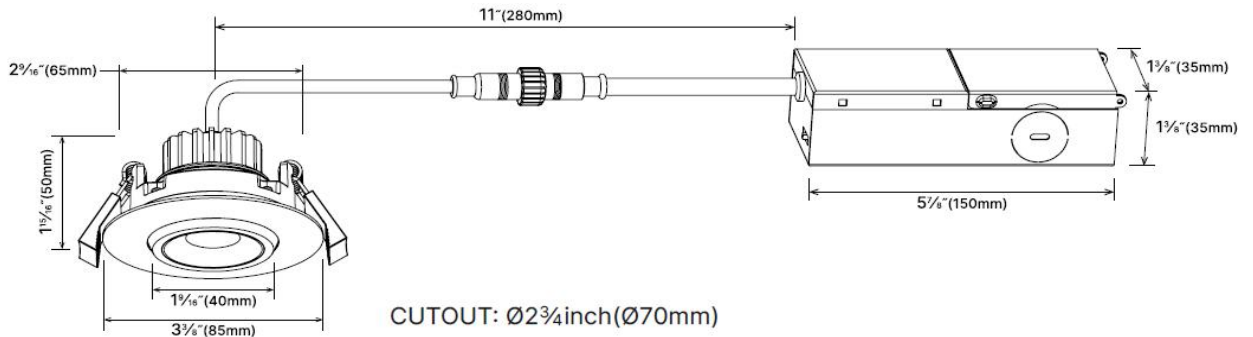

- Residential areas
- Entryways
- Office
- Retail
- Schools
- Lobbies
- Hallways
- Banquet halls

Certificate

- ETL

Key Features

- 360 degree rotate horizontally and 30 degree rotate vertically, with smooth movement and no dead angles
- Full range of sizes available: 2/3/4/6 inches, with cutout sizes conforming to standard North American dimensions
- Anti-glare design, with UGR < 19
- Made of ADC12 aluminum alloy, providing good heat dissipation
- Round and square shapes are available
- 5 CCT selectable by dip switch
- High color rendering index: CRI 90

RDL03A-2 inch

RDL03A-3 inch

RDL03B-3 inch

RDL03A-4 inch

RDL03A-6 inch

Performance Summary

Model NO. #	Size (inch)	Watts	CCT	LPW	Lumens(±10%)	Voltage	DIM	CRI	Beam Angle
RDL03A-2-5W-DC5	2"	5W	5CCT 2700K / 3000K / 3500K / 4000K / 5000K Selectable	90lm/W	400lm~450lm	120V	Triac	90	40°
RDL03A-3-8W-DC5	3"	8W			700lm~800lm				36°
RDL03B-3-8W-DC5	3"	8W			700lm~800lm				
RDL03A-4-12W-DC5	4"	12W			1020lm~1140lm				
RDL03A-6-22W-DC5	6"	22W			1760lm~1980lm				