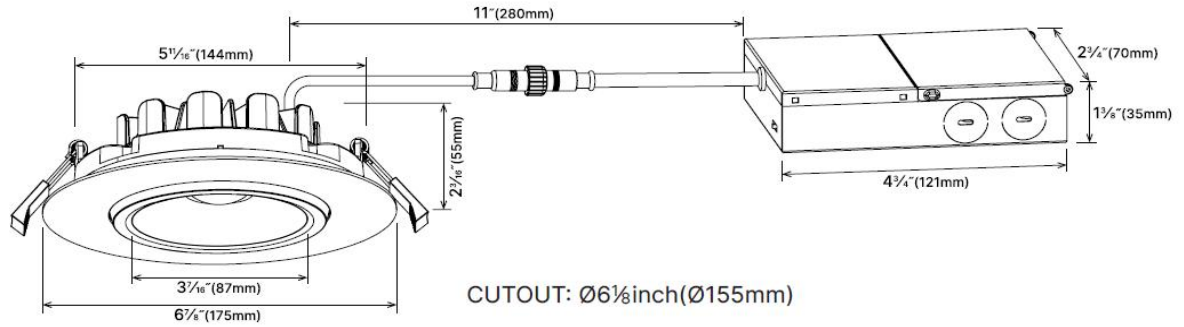

- Residential areas
- Entryways
- Office
- Retail
- Schools
- Lobbies
- Hallways
- Banquet halls

Certificate

- ETL

Key Features

- 360 degree rotate horizontally and 30 degree rotate vertically, with smooth movement and no dead angles
- Full range of sizes available: 2/3/4/6 inches, with cutout sizes conforming to standard North American dimensions
- Anti-glare design, with UGR < 19
- Made of ADC12 aluminum alloy, providing good heat dissipation
- Round and square shapes are available
- 5 CCT selectable by dip switch
- High color rendering index: CRI 90

RDL03A-2 inch

RDL03A-3 inch

RDL03B-3 inch

RDL03A-4 inch

RDL03A-6 inch

Performance Summary

Model NO. #	Size (inch)	Watts	CCT	LPW	Lumens(±10%)	Voltage	DIM	CRI	Beam Angle
RDL03A-2-5W-DC5	2"	5W	5CCT 2700K / 3000K / 3500K / 4000K / 5000K Selectable	90lm/W	400lm~450lm	120V	Triac	90	40°
RDL03A-3-8W-DC5	3"	8W			700lm~800lm				36°
RDL03B-3-8W-DC5	3"	8W			700lm~800lm				
RDL03A-4-12W-DC5	4"	12W			1020lm~1140lm				
RDL03A-6-22W-DC5	6"	22W			1760lm~1980lm				