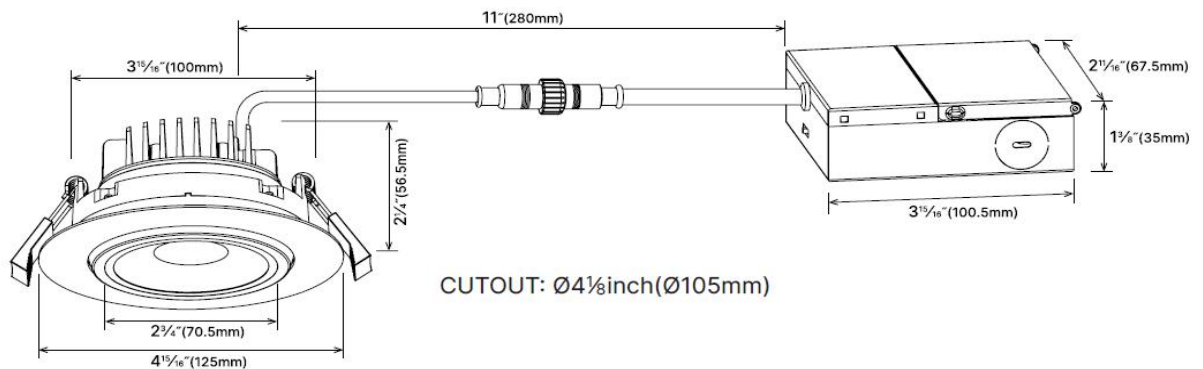

- Residential areas
- Entryways
- Office
- Retail
- Schools
- Lobbies
- Hallways
- Banquet halls

Certificate

- ETL

Key Features

- 360 degree rotate horizontally and 30 degree rotate vertically, with smooth movement and no dead angles
- Full range of sizes available: 2/3/4/6 inches, with cutout sizes conforming to standard North American dimensions
- Anti-glare design, with UGR < 19
- Made of ADC12 aluminum alloy, providing good heat dissipation
- Round and square shapes are available
- 5 CCT selectable by dip switch
- High color rendering index: CRI 90

RDL03A-2 inch

RDL03A-3 inch

RDL03B-3 inch

RDL03A-4 inch

RDL03A-6 inch

Performance Summary

Model NO. #	Size (inch)	Watts	CCT	LPW	Lumens(±10%)	Voltage	DIM	CRI	Beam Angle
RDL03A-2-5W-DC5	2"	5W	5CCT 2700K / 3000K / 3500K / 4000K / 5000K Selectable	90lm/W	400lm~450lm	120V	Triac	90	40°
RDL03A-3-8W-DC5	3"	8W			700lm~800lm				36°
RDL03B-3-8W-DC5	3"	8W			700lm~800lm				
RDL03A-4-12W-DC5	4"	12W			1020lm~1140lm				
RDL03A-6-22W-DC5	6"	22W			1760lm~1980lm				