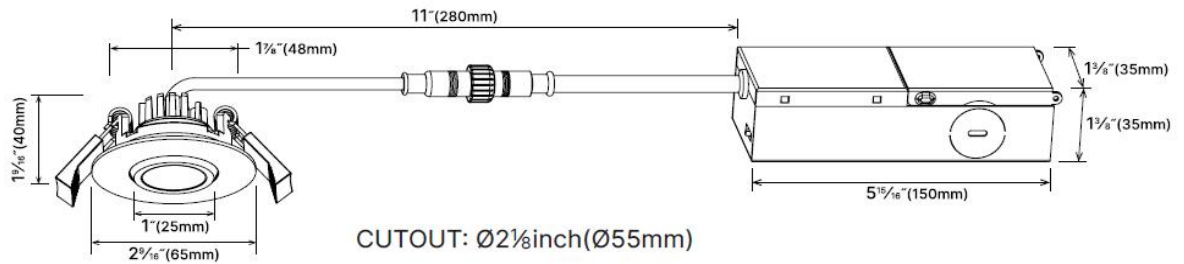

- Residential areas
- Entryways
- Office
- Retail
- Schools
- Lobbies
- Hallways
- Banquet halls

Certificate

- ETL

Key Features

- 360 degree rotate horizontally and 30 degree rotate vertically, with smooth movement and no dead angles
- Full range of sizes available: 2/3/4/6 inches, with cutout sizes conforming to standard North American dimensions
- Anti-glare design, with UGR < 19
- Made of ADC12 aluminum alloy, providing good heat dissipation
- Round and square shapes are available
- 5 CCT selectable by dip switch
- High color rendering index: CRI 90

RDL03A-2 inch

RDL03A-3 inch

RDL03B-3 inch

RDL03A-4 inch

RDL03A-6 inch

Performance Summary

Model NO. #	Size (inch)	Watts	CCT	LPW	Lumens(±10%)	Voltage	DIM	CRI	Beam Angle
RDL03A-2-5W-DC5	2"	5W	5CCT 2700K / 3000K / 3500K / 4000K / 5000K Selectable	90lm/W	400lm~450lm	120V	Triac	90	40°
RDL03A-3-8W-DC5	3"	8W			700lm~800lm				36°
RDL03B-3-8W-DC5	3"	8W			700lm~800lm				
RDL03A-4-12W-DC5	4"	12W			1020lm~1140lm				
RDL03A-6-22W-DC5	6"	22W			1760lm~1980lm				