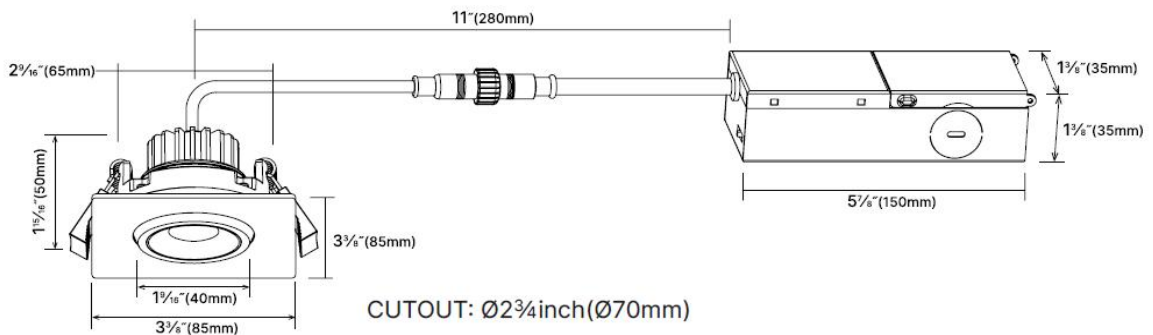

- Residential areas
- Entryways
- Office
- Retail
- Schools
- Lobbies
- Hallways
- Banquet halls

Certificate

- ETL

Key Features

- 360 degree rotate horizontally and 30 degree rotate vertically, with smooth movement and no dead angles
- Full range of sizes available: 2/3/4/6 inches, with cutout sizes conforming to standard North American dimensions
- Anti-glare design, with UGR < 19
- Made of ADC12 aluminum alloy, providing good heat dissipation
- Round and square shapes are available
- 5 CCT selectable by dip switch
- High color rendering index: CRI 90

RDL03A-2 inch

RDL03A-3 inch

RDL03B-3 inch

RDL03A-4 inch

RDL03A-6 inch

Performance Summary

Model NO. #	Size (inch)	Watts	CCT	LPW	Lumens(±10%)	Voltage	DIM	CRI	Beam Angle
RDL03A-2-5W-DC5	2"	5W	5CCT 2700K / 3000K / 3500K / 4000K / 5000K Selectable	90lm/W	400lm~450lm	120V	Triac	90	40°
RDL03A-3-8W-DC5	3"	8W			700lm~800lm				36°
RDL03B-3-8W-DC5	3"	8W			700lm~800lm				
RDL03A-4-12W-DC5	4"	12W			1020lm~1140lm				
RDL03A-6-22W-DC5	6"	22W			1760lm~1980lm				