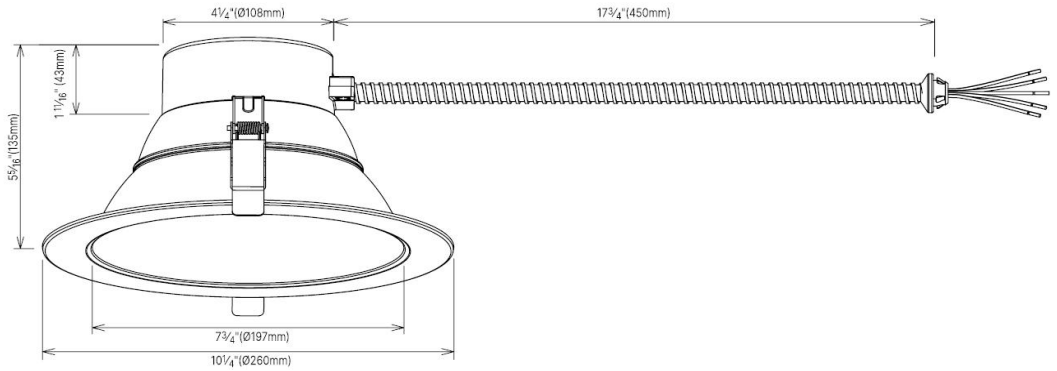

### Description

RDL04 recessed LED downlight features tool-free installation with built-in spring clips design, allowing secure mounting directly to the ceiling without the need for a junction box.

It offers 5 wattage and 5 CCT options, with high light efficiency 120 LPW. The durable aluminum housing provides excellent heat dissipation and long-lasting performance. Available in 4", 6", 8", or 10" diameter options. AC120-277V voltage and 0-10V dimming LED driver provide versatile control. Type IC rated and wet location rated, ensuring durability in a variety of environments.

#### Spring installation

Can be installed in the ceiling directly without junction box or can.

#### POWER SELECT ADJUSTMENT SWITCH

Set dip switch to adjust wattage between 12W, 16W, 22W, 26W and 30W.

Flexible steel conduit with 1/2" KO (3/8" Trade Size) snap in connector.

RDL04-4-16W-A5C5 Cutout:  
3 13/16" (Ø96mm)

### Line Drawing

RDL04-6-30W-A5C5 Cutout:  
5 1/8" (Ø151mm)

RDL04-8-35W-A5C5 Cutout:  
7 3/4" (Ø197mm)

RDL04-10-40W-A5C5 Cutout:  
8 3/4" (Ø223mm)