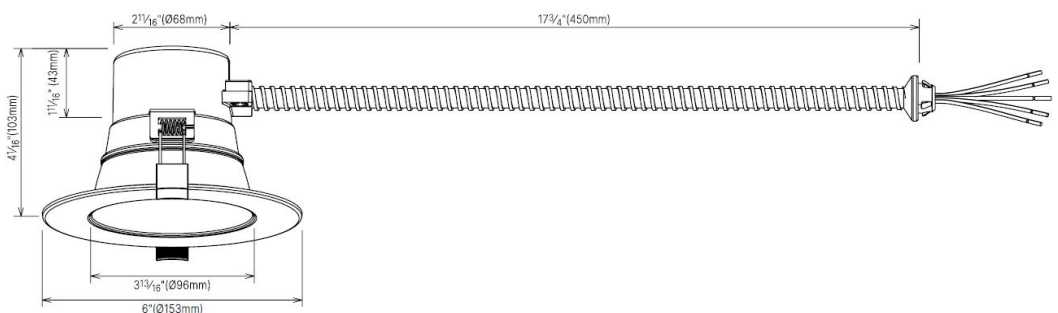

### Description

RDL04 recessed LED downlight features tool-free installation with built-in spring clips design, allowing secure mounting directly to the ceiling without the need for a junction box.

It offers 5 wattage and 5 CCT options, with high light efficiency 120 LPW. The durable aluminum housing provides excellent heat dissipation and long-lasting performance. Available in 4", 6", 8", or 10" diameter options. AC120-277V voltage and 0-10V dimming LED driver provide versatile control. Type IC rated and wet location rated, ensuring durability in a variety of environments.

#### Spring installation

Can be installed in the ceiling directly without junction box or can.

#### POWER SELECT ADJUSTMENT SWITCH

Set dip switch to adjust wattage between 12W, 16W, 22W, 26W and 30W.

Flexible steel conduit with 1/2" KO (3/8" Trade Size) snap in connector.

RDL04-4-16W-A5C5 Cutout:  
3 13/16" (Ø96mm)

### Line Drawing

RDL04-6-30W-A5C5 Cutout:  
5 1/8" (Ø151mm)

RDL04-8-35W-A5C5 Cutout:  
7 3/4" (Ø197mm)

RDL04-10-40W-A5C5 Cutout:  
8 3/4" (Ø223mm)