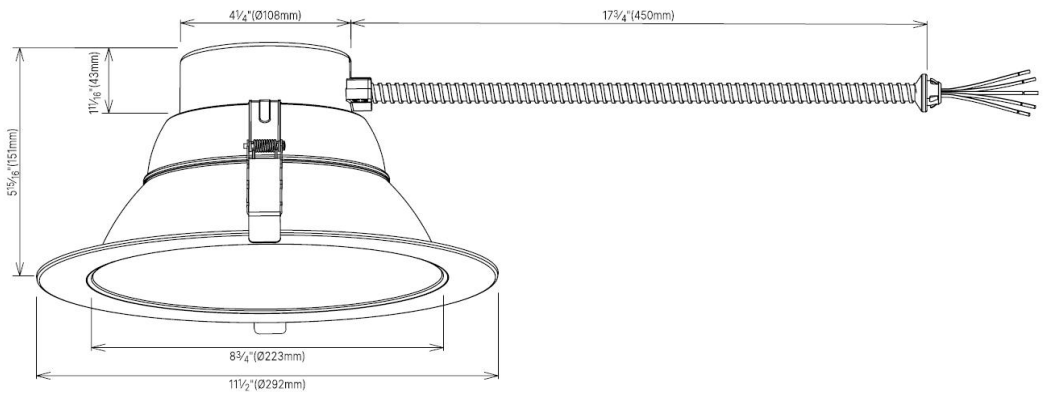

### Description

RDL04 recessed LED downlight features tool-free installation with built-in spring clips design, allowing secure mounting directly to the ceiling without the need for a junction box.

It offers 5 wattage and 5 CCT options, with high light efficiency 120 LPW. The durable aluminum housing provides excellent heat dissipation and long-lasting performance. Available in 4", 6", 8", or 10" diameter options. AC120-277V voltage and 0-10V dimming LED driver provide versatile control. Type IC rated and wet location rated, ensuring durability in a variety of environments.

#### POWER SELECT ADJUSTMENT SWITCH

Set dip switch to adjust wattage between 12W, 16W, 22W, 26W and 30W.

Flexible steel conduit with 1/2" KO (3/8" Trade Size) snap in connector.

RDL04-4-16W-A5C5 Cutout:  
3 13/16" (Ø96mm)

### Line Drawing

RDL04-6-30W-A5C5 Cutout:  
5 1/8" (Ø151mm)

RDL04-8-35W-A5C5 Cutout:  
7 3/4" (Ø197mm)

RDL04-10-40W-A5C5 Cutout:  
8 3/4" (Ø223mm)