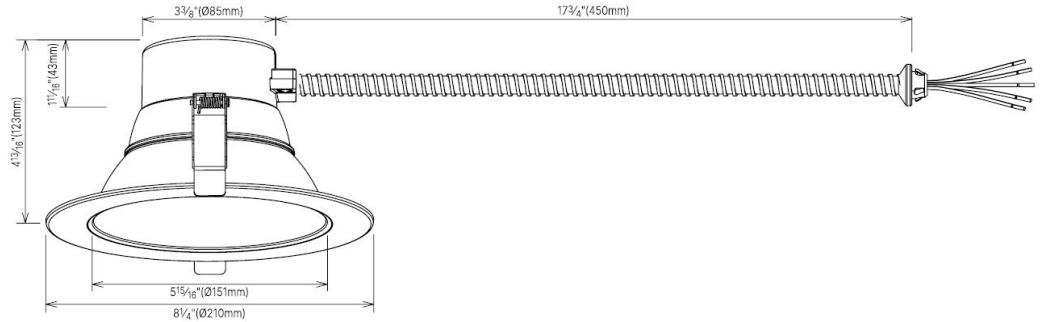

### Description

RDL04 recessed LED downlight features tool-free installation with built-in spring clips design, allowing secure mounting directly to the ceiling without the need for a junction box.

It offers 5 wattage and 5 CCT options, with high light efficiency 120 LPW. The durable aluminum housing provides excellent heat dissipation and long-lasting performance. Available in 4", 6", 8", or 10" diameter options. AC120-277V voltage and 0-10V dimming LED driver provide versatile control. Type IC rated and wet location rated, ensuring durability in a variety of environments.

#### Spring installation

Can be installed in the ceiling directly without junction box or can.

#### POWER SELECT ADJUSTMENT SWITCH

Set dip switch to adjust wattage between 12W, 16W, 22W, 26W and 30W.

Flexible steel conduit with 1/2" KO (3/8" Trade Size) snap in connector.

RDL04-4-16W-A5C5 Cutout:  
3 13/16" (Ø96mm)

### Line Drawing

RDL04-6-30W-A5C5 Cutout:  
5 1/8" (Ø151mm)

RDL04-8-35W-A5C5 Cutout:  
7 3/4" (Ø197mm)

RDL04-10-40W-A5C5 Cutout:  
8 3/4" (Ø223mm)