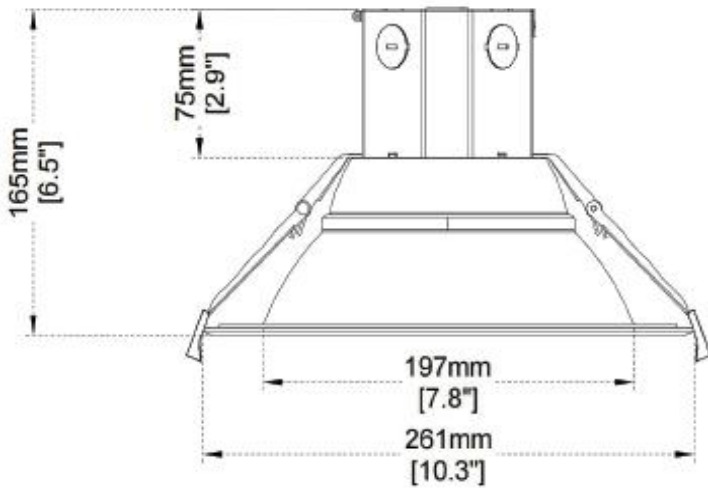

### Product Dimension

(unit: mm & inch)

4"

6"

8"

### Performance Summary

Model NO. #	Size (inch)	Watts	CCT	LPW	Lumens(±10%)	Voltage	DIM	CRI	Beam Angle
RDL05-4-16W-A5C5-JD	4"	5 Wattege selectable 6/8/10/12/16W	5CCT 2700K	100lm/W	1600 LM @16W	AC120V	Triac	80 / 90	80°
RDL05-6-30W-A5C5-JD	6"	5 Wattege selectable 12/16/22/26/30W	3000K		3000 LM @30W				
RDL05-4-16W-M-A5C5-J	4"	5 Wattege selectable 6/8/10/12/16W	3500K		1600 LM @16W	AC120-347V	0-10V		
RDL05-6-30W-M-A5C5-J	6"	5 Wattege selectable 12/16/22/26/30W	4000K		3000 LM @30W				
RDL05-8-35W-M-A5C5-J	8"	5 Wattege selectable 16/22/26/30/35W	5000K Selectable		3500 LM @35W				

### Package Info.

Model NO. #	Product Weight (KGS)		Package weight (KGS)		Master Carton Size (mm&inch)	Q'ty/Inner Box (PCS)	Q'ty/CTN (PCS)	20GP (PCS)	40HQ (PCS)
	N.W/PCS	G.W/PCS	N.W/PCS	G.W/PCS					
RDL05-4-16W-M-A5C5-J	0.99	1.14	10.98	16.27	539.8*336.6*343.7 mm 21.25 x 13.25 x 13.56 "	1	12	4860	11832
RDL05-6-30W-M-A5C5-J	1.42	1.75	17.06	24.34	469.9*454.0*570.7 mm 18.50 x 17.88 x 22.44 "	1	12	2472	6012
RDL05-8-35W-M-A5C5-J	1.77	2.26	21.30	31.57	579.4*552.5*609.6 mm 22.81 x 21.75 x 24.00 "	1	12	1536	3756