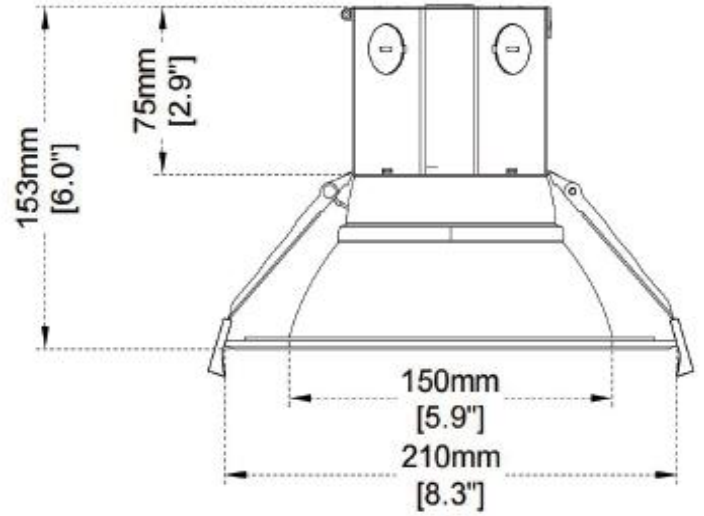

### Description

RDL05-J LED downlight combines flexibility, efficiency, and easy installation for various lighting needs. Its spring mounting mechanism allows quick, secure installation without a junction box, ideal for new builds, remodels, and retrofits. Available in 4", 6", 8" sizes, the integrated J-box ensures a smooth, hassle-free setup. With 5 selectable wattages and 5 CCT options, Offering high efficiency 100 LPW, Supporting AC120-347V and 0-10V dimming. Type IC and wet location rated for durability in diverse environments.

### Product Dimension

(unit: mm & inch)

4"

6"

8"

### Package Info.

Model NO. #	Product Weight (KGS)		Package weight (KGS)		Master Carton Size (mm&inch)	Q'ty/Inner Box (PCS)	Q'ty/CTN (PCS)	20GP (PCS)	40HQ (PCS)
	N.W/PCS	G.W/PCS	N.W/PCS	G.W/PCS					
RDL05-4-16W-M-A5C5-J	0.99	1.14	10.98	16.27	539.8*336.6*343.7 mm 21.25 x 13.25 x 13.56 "	1	12	4860	11832
RDL05-6-30W-M-A5C5-J	1.42	1.75	17.06	24.34	469.9*454.0*570.7 mm 18.50 x 17.88 x 22.44 "	1	12	2472	6012
RDL05-8-35W-M-A5C5-J	1.77	2.26	21.30	31.57	579.4*552.5*609.6 mm 22.81 x 21.75 x 24.00 "	1	12	1536	3756