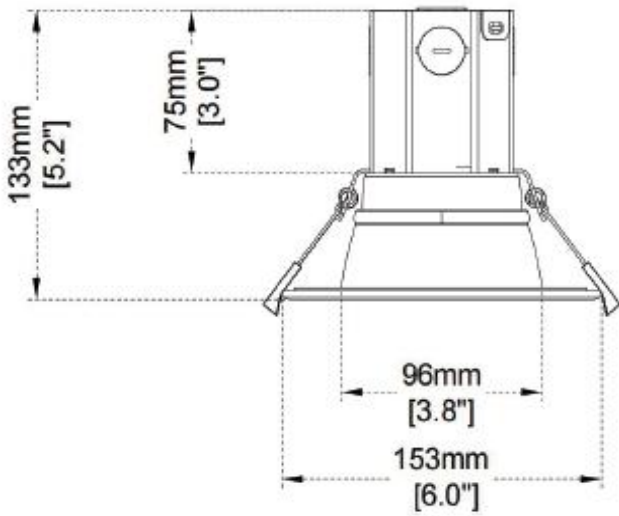

### Product Dimension

(unit: mm & inch)

4"

6"

8"

### Package Info.

Model NO. #	Product Weight (KGS)		Package weight (KGS)		Master Carton Size (mm&inch)	Q'ty/Inner Box (PCS)	Q'ty/CTN (PCS)	20GP (PCS)	40HQ (PCS)
	N.W/PCS	G.W/PCS	N.W/PCS	G.W/PCS					
RDL05-4-16W-M-A5C5-J	0.99	1.14	10.98	16.27	539.8*336.6*343.7 mm 21.25 x 13.25 x 13.56 "	1	12	4860	11832
RDL05-6-30W-M-A5C5-J	1.42	1.75	17.06	24.34	469.9*454.0*570.7 mm 18.50 x 17.88 x 22.44 "	1	12	2472	6012
RDL05-8-35W-M-A5C5-J	1.77	2.26	21.30	31.57	579.4*552.5*609.6 mm 22.81 x 21.75 x 24.00 "	1	12	1536	3756